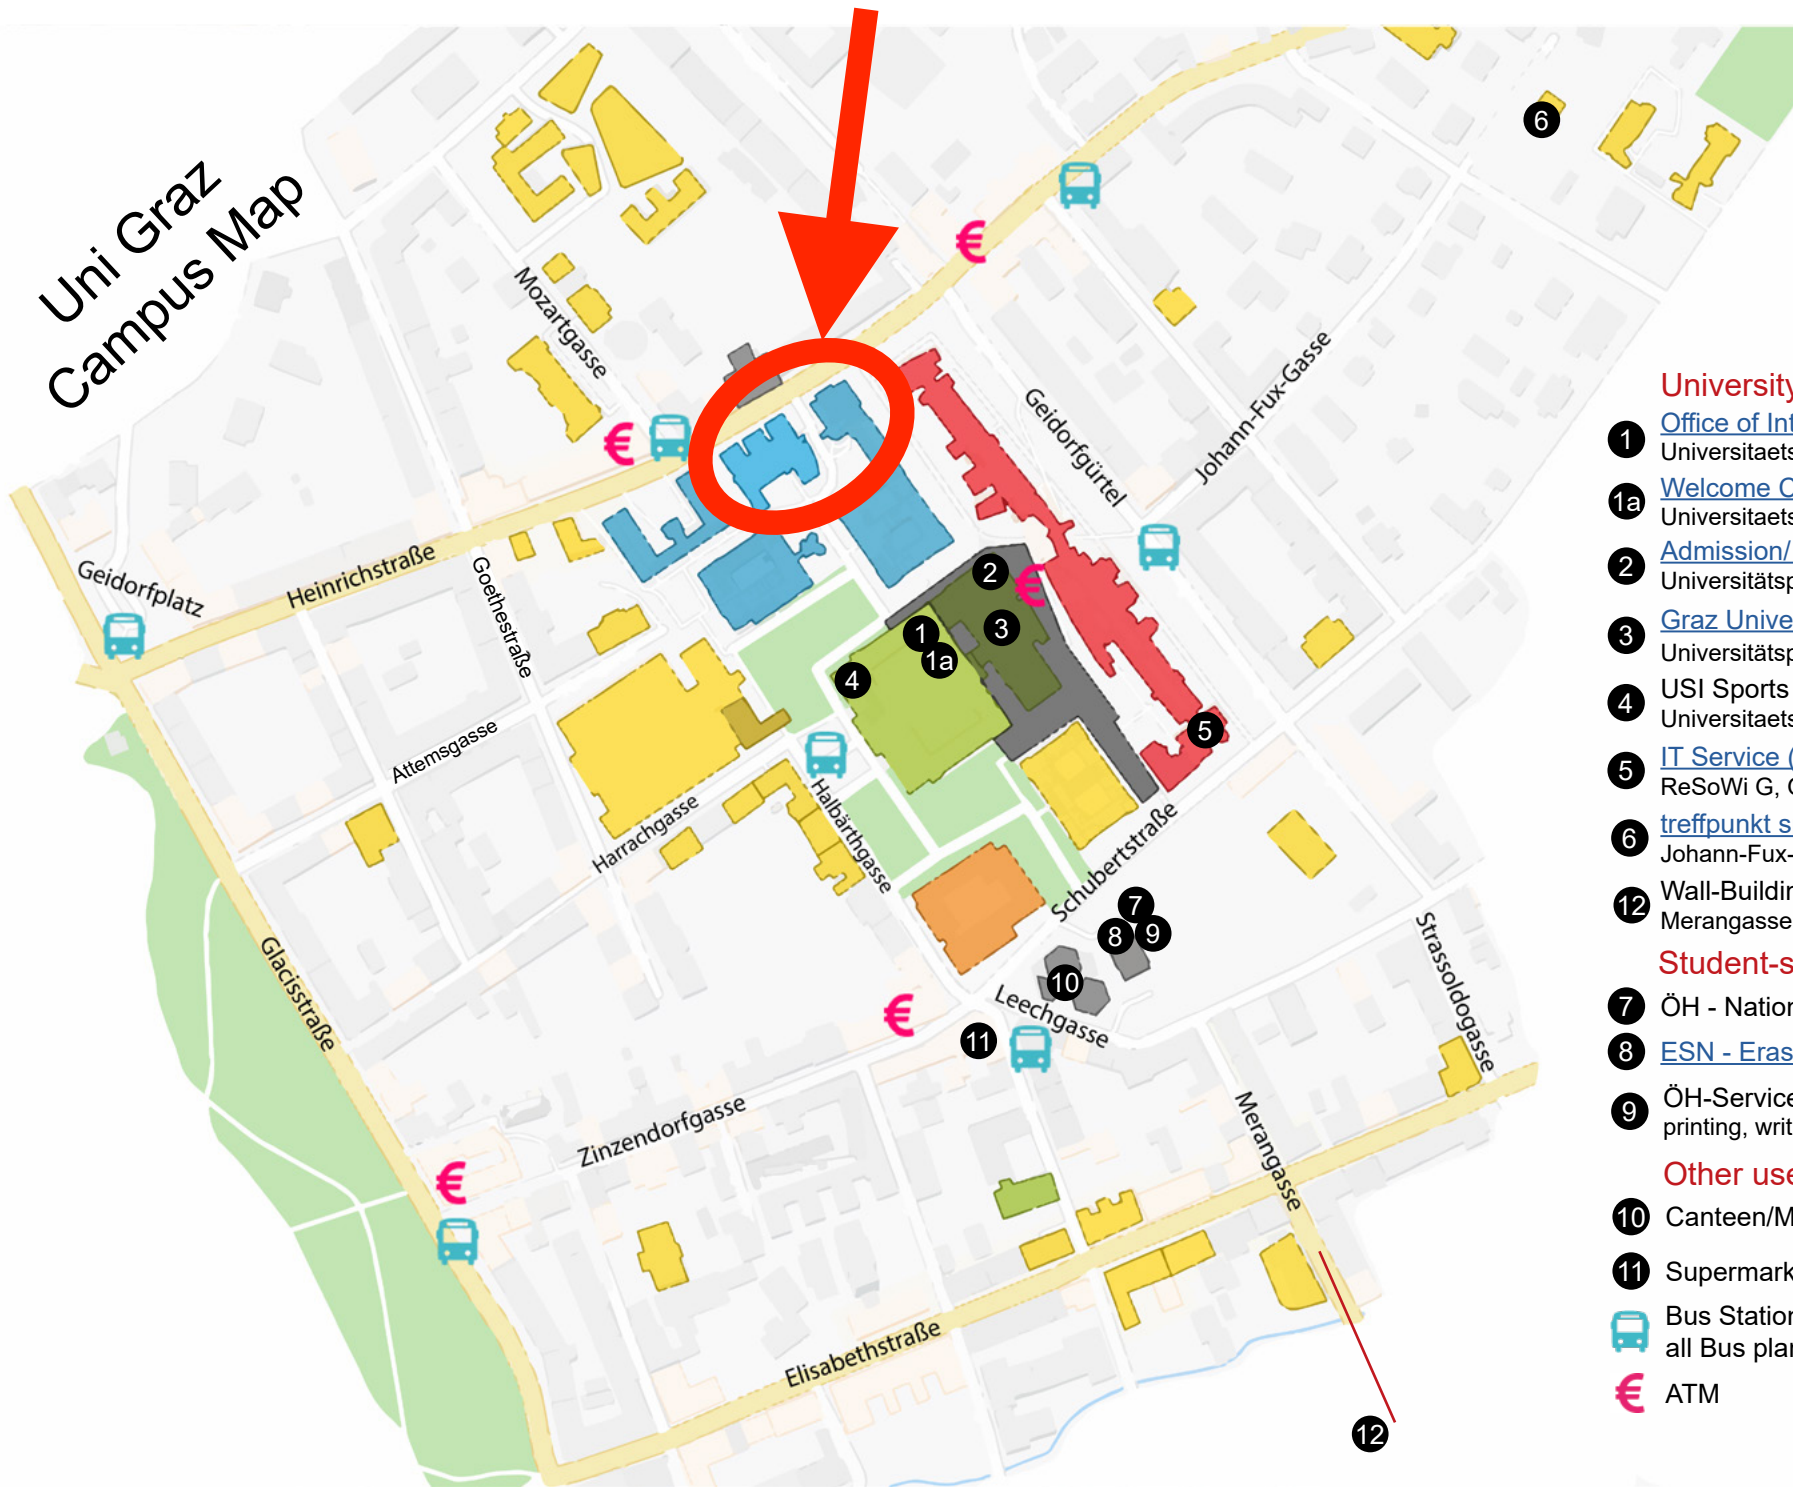

Uni Graz Campus Map

University facilities

- 1 [Office of International Relations](#)
Universitaetsplatz 3, ground floor
- 1a [Welcome Center](#)
Universitaetsplatz 3, 1st floor
- 2 [Admission/ Academic Affairs Office](#)
Universitaetsplatz 3a, ground floor
- 3 [Graz University Library](#)
Universitaetsplatz 3a, ground floor
- 4 USI Sports Centre
Universitaetsplatz 3, ground floor
- 5 [IT Service \(Uni-IT\)](#)
ReSoWi G, Ground floor
- 6 [treffpunkt sprachen](#)
Johann-Fux-Gasse 30

12

Public Transport

within the campus area of the University of Graz

Airport connection

From the airport Graz-Thalerhof:

- Airport Graz → **S 5** → Main train station Graz **(A)**
- Airport Graz → Regional bus line **630/631** → Graz Jakominiplatz **(B)**

To the airport Graz-Thalerhof:

- Main train station → **S 5** → Spielfeld/Straß
- Jakominiplatz → Regional bus line **630** → Kalsdorf, Schwarzl-See/IBC [Fernitz]
- Jakominiplatz → Regionalbus **631** → Airport Graz **(C)**

Legend

- Car
- Tram
- Bus
- Train (main train station Graz)
- Airport
- City Center
- Connection
- Hospital
- Main cycle routes

Cycle routes