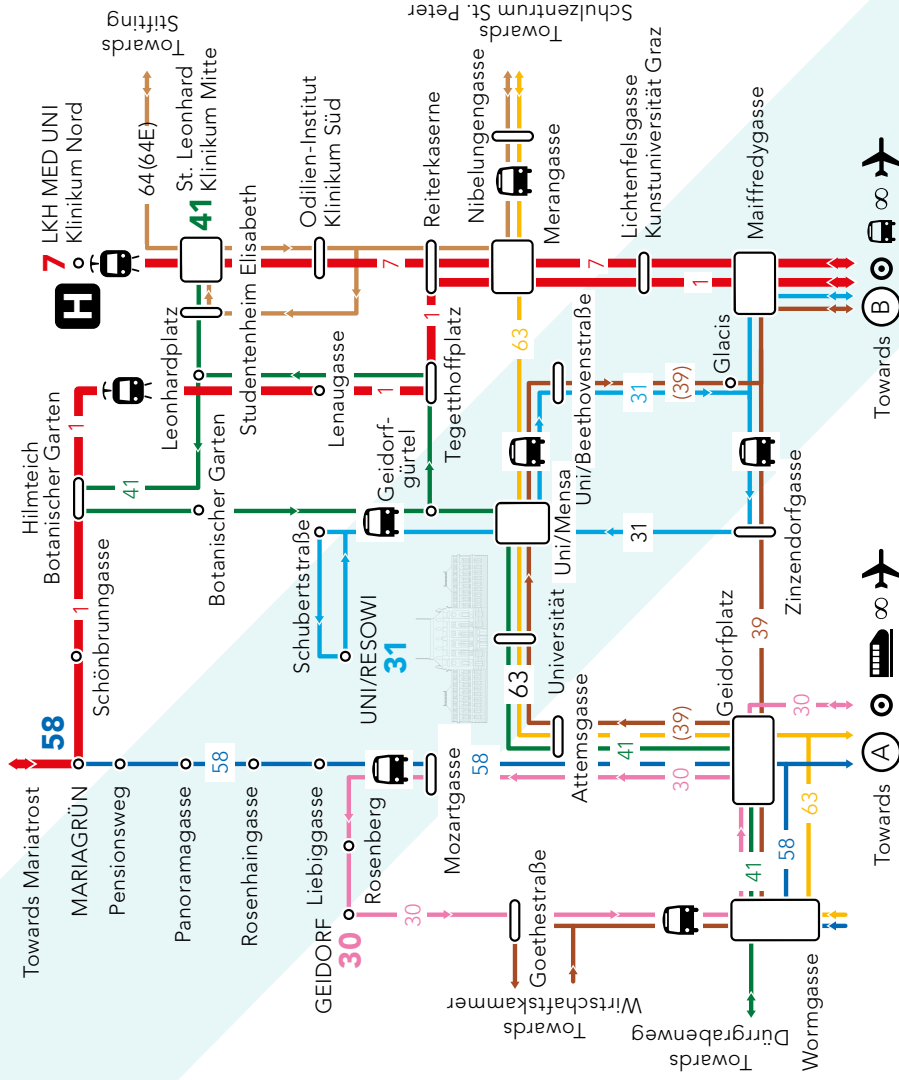

Student-supporting facilities

- 7 ÖH - National Union of Students
- 8 [ESN - Erasmus Student Network](#)
- 9 ÖH-Servicecenter
printing, writing materials, scripts

Other useful facilities

- 10 Canteen/Mensa
- 11 Supermarket
- Bus Stations for Lines 31,39,41,58,63
all Bus plans available at www.gvb.at
- ATM

12

Public Transport

within the campus area of the University of Graz

Airport connection

From the airport Graz-Thalerhof:

- Airport Graz → **S 5** → Main train station Graz **(A)**
- Airport Graz → Regional bus line **630/631** → Graz Jakominiplatz **(B)**

To the airport Graz-Thalerhof:

- Main train station → **S 5** → Spielfeld/Straß
- Jakominiplatz → Regional bus line **630** → Kalsdorf, Schwarzl-See/IBC [Fernitz]
- Jakominiplatz → Regionalbus **631** → Airport Graz **(C)**

Legend

- Car
- Tram
- Bus
- Train (main train station Graz)
- Airport
- City Center
- Connection
- Hospital
- Main cycle routes

Cycle routes